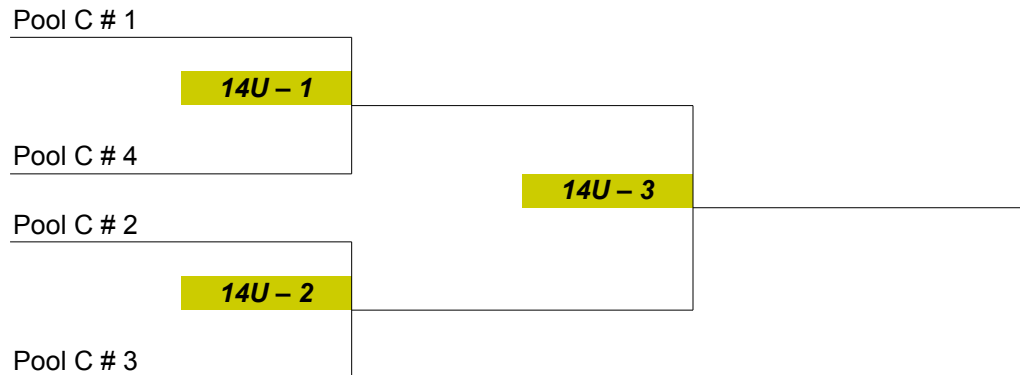

14U Elimination Bracket

Seeding of teams will take place after all teams of each age division complete pool play.