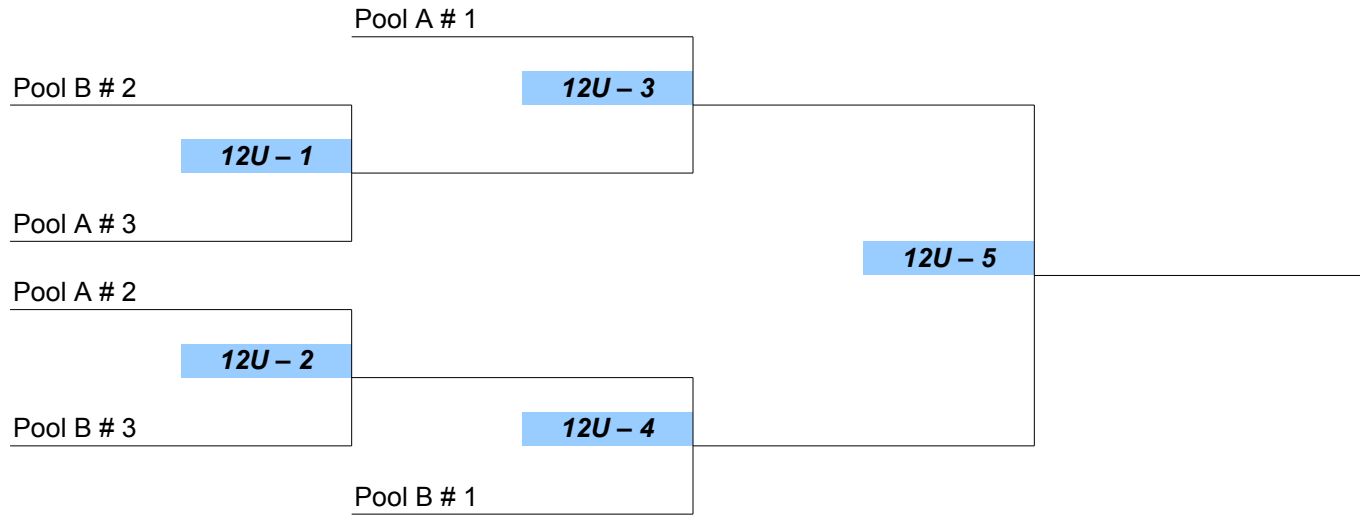

THUNDERSTRUCK II PONY NATIONAL QUALIFIER

12U Elimination Bracket